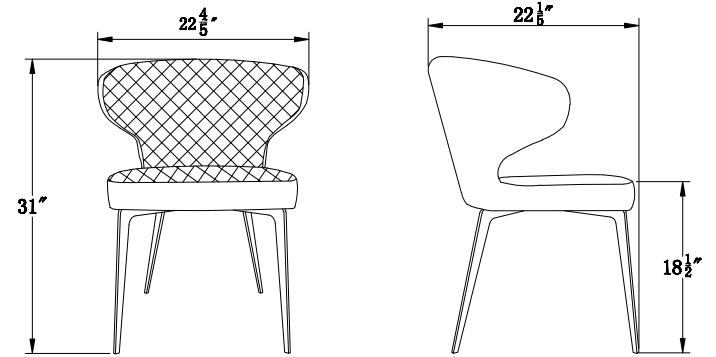

Hug

dining chair

size

23" x 22" x 31"

packaging details

# of boxes	1
qty. / box	2
box size 1	30" x 23" x 26"
gw	19 kg
nw	8.4 kg
cuft	10.16
cbm	0.29

counter stool

size

20" x 20" x 35"

packaging details

# of boxes	1
qty. / box	1
box size 1	22" x 20" x 28"
gw	11.2 kg
nw	9.5 kg
cuft	7.2
cbm	0.2

dining chair, counter stool

color

anthracite

technical details

fabric cover

metal frame

40,000 rub count