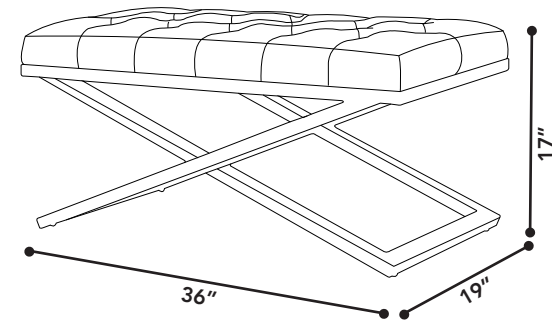

Crosstown

bench SMALL

size

36" x 19" x 17"

packaging details

# of boxes	1
qty. / box	1
box size 1	37" x 20" x 19"
gw	18 kg
nw	16 kg
cuft	8.28
cbm	0.235

bench LARGE

size

49" x 19" x 17"

packaging details

# of boxes	1
qty. / box	1
box size 1	67" x 39" x 27"
gw	20 kg
nw	18 kg
cuft	11.02
cbm	0.312

bench SMALL, LARGE

color

black leatherette

technical details

- black powder coated steel frame
- foam seat cushion
- tufted seating
- weight capacity 440lbs