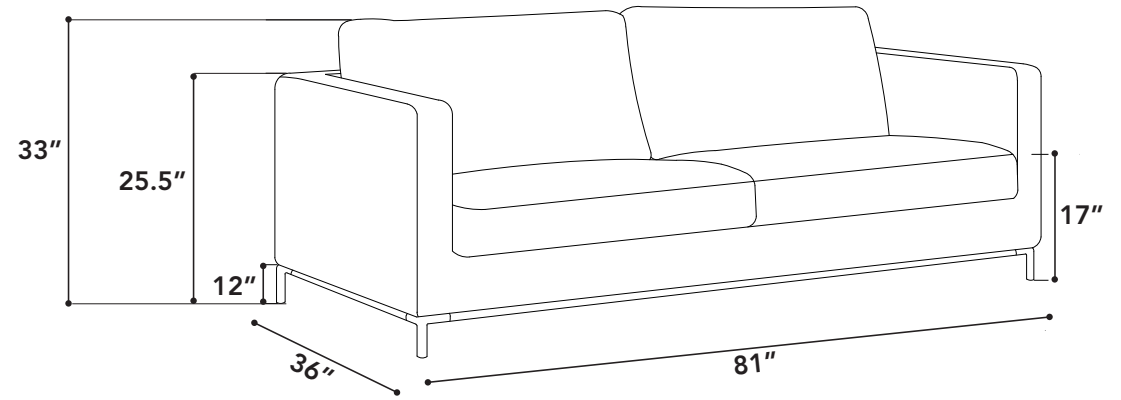

Babi

sofa

size

81" x 36" x 33"

packaging details

of boxes 1

qty. / box 1

box size 1 82" x 38" x 23"

gw 58 kg

nw 53 kg

cuft 41.30

cbm 1.08

sofa

color

gravel chenille / heather grey

technical details