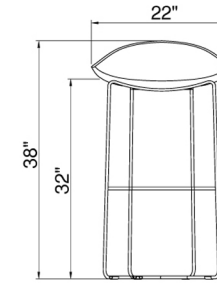

Paraiso

bar stool

size 23 " x 19 " x 38 "

seat height 32"

packaging details

# of boxes 1

qty. / box 2

box size 33 " x 24 " x 24 "

gw 22 kg 49 lbs

nw 19 kg 42 lbs

cuft 11

cbm 0.31

bar stool

color

white

technical details

solid surface and fiberglass seat

steel base

anti-absorbent, non-porous, stain resistant

fire resistant (class 1)

resistance to chemical products, molds, bacteria

hygienic and easy maintenance

UV-stable

outdoor-indoor use

front