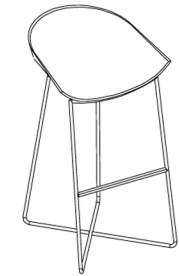

# Paraiso

bar stool

size 23 " x 19 " x 38 "

seat height 32"

packaging details

# of boxes 1

qty. / box 2

box size 33 " x 24 " x 24 "

gw 22 kg 49 lbs

nw 19 kg 42 lbs

cuft 11

cbm 0.31

bar stool

hygienic and easy maintenance

UV-stable

outdoor-indoor use

front

side

top

BAR STOOL