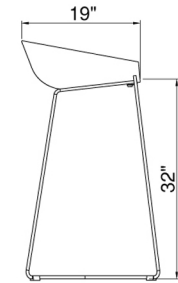

Paraiso

bar stool

size 23 " x 19 " x 38 "

seat height 32"

packaging details

# of boxes 1

qty. / box 2

box size 33 " x 24 " x 24 "

gw 22 kg 49 lbs

nw 19 kg 42 lbs

cuft 11

cbm 0.31

bar stool

color

white

technical details

solid surface and fiberglass seat

steel base

anti-absorbent, non-porous, stain resistant

fire resistant (class 1)

resistance to chemical products, molds, bacteria

hygienic and easy maintenance

UV-stable

outdoor-indoor use