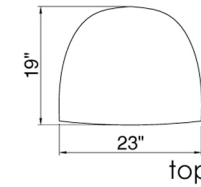

Paraiso

bar stool

size 23 " x 19 " x 38 "

seat height 32"

packaging details

# of boxes 1

qty. / box 2

box size 33 " x 24 " x 24 "

gw 22 kg 49 lbs

nw 19 kg 42 lbs

cuft 11

cbm 0.31

bar stool

color

white

technical details

solid surface and fiberglass seat

steel base

anti-absorbent, non-porous, stain resistant

fire resistant (class 1)

resistance to chemical products, molds, bacteria

hygienic and easy maintenance

UV-stable

outdoor-indoor use

top