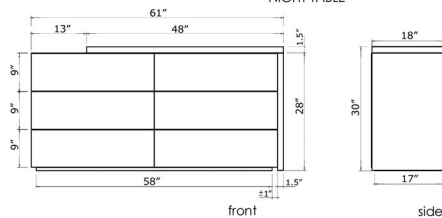

2-drawer night table

size

24" x 16" x 17"

packaging details

# of boxes 1

qty. / box 1

box size 26" x 19" x 19"

gw 21 kg

nw 19 kg

cuft 5

cbm 0.15

5-drawer chest

size

24" x 18" x 48"

packaging details

# of boxes 1

qty. / box 1

box size 26" x 20" x 91"

gw 54 kg

nw 49 kg

cuft 28

cbm 0.46

extension dresser

size

61" (+48") x 18" x 28"

packaging details

# of boxes 1

qty. / box 1

box size 64" x 21" x 32"

gw 93 kg

nw 93 kg

cuft 25

cbm 0.69

night table, dresser, chest

color

matte white

matte stone

technical details

picture frame drawer set at 45° angle

soft-close drawer mechanism

HDF structure