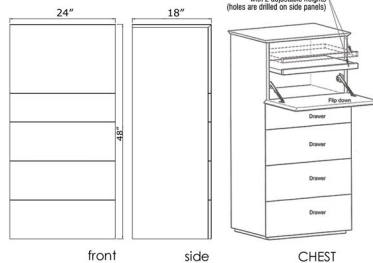

2-drawer night table

size

24" x 16" x 17"

packaging details

# of boxes 1

qty. / box 1

box size 26" x 19" x 19"

gw 21 kg

nw 19 kg

cuft 5

cbm 0.15

5-drawer chest

size

24" x 18" x 48"

packaging details

# of boxes 1

qty. / box 1

box size 26" x 20" x 91"

gw 54 kg

nw 49 kg

cuft 28

cbm 0.46

extension dresser

size

61" (+48") x 18" x 28"

packaging details

# of boxes 1

qty. / box 1

box size 64" x 21" x 32"

gw 93 kg

nw 93 kg

cuft 25

cbm 0.69

night table, dresser, chest

color

matte white

matte stone

technical details

picture frame drawer set at 45° angle

soft-close drawer mechanism

HDF structure

CHEST