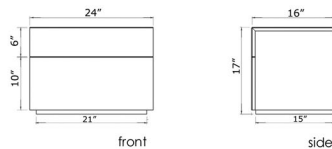

2-drawer night table

size

24" x 16" x 17"

packaging details

# of boxes 1

qty. / box 1

box size 26" x 19" x 19"

gw 21 kg

nw 19 kg

cuft 5

cbm 0.15

5-drawer chest

size

24" x 18" x 48"

packaging details

# of boxes 1

qty. / box 1

box size 26" x 20" x 91"

gw 54 kg

nw 49 kg

cuft 28

cbm 0.46

extension dresser

size

61" (+48") x 18" x 28"

packaging details

# of boxes 1

qty. / box 1

box size 64" x 21" x 32"

gw 93 kg

nw 93 kg

cuft 25

cbm 0.69

night table, dresser, chest

color

matte white

matte stone

technical details

picture frame drawer set at 45° angle

soft-close drawer mechanism

HDF structure

NIGHT TABLE