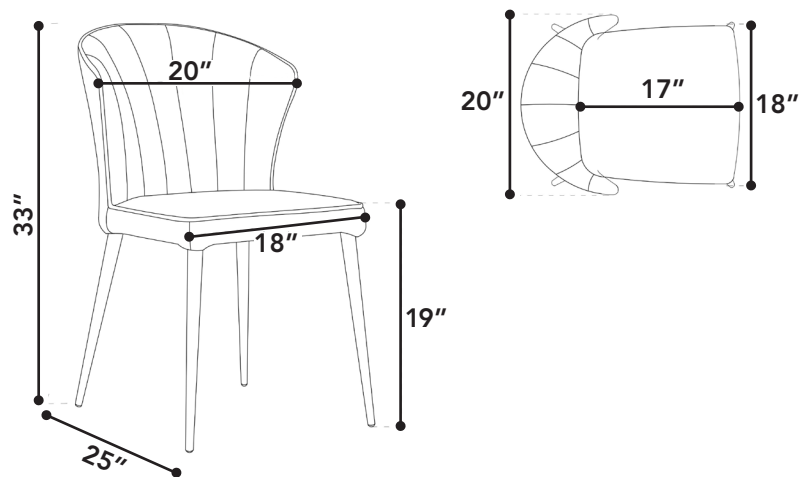

Ariel

dining chair

size

20" x 25" x 33"

packaging details

of boxes 1

qty. / box 1

box size 1 88.5" x 52" x 39.4"

gw 14 kg

nw 11 kg

cuft 16.25

cbm 0.4602

dining chair

color

black, navy, pewter

technical details

pewter, black: 100% leather

pewter, navy: (velvet) 100% polyester

metal and mdf frame

black powder coated metal legs

foam filled cushion

seat height: 19", seat depth: 17"

weight capacity: 120 kg