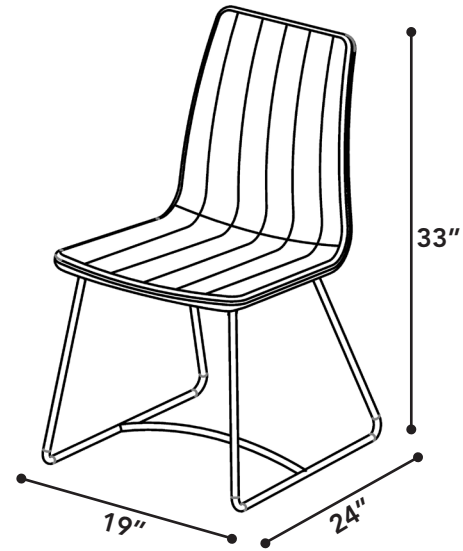

Zipper

dining chair

size

19" x 24" x 32.5"

packaging details

of boxes 1

qty. / box 2

box size 1 37" x 31" x 21"

gw 14 kg

nw 11 kg

cuft 9.86

cbm 0.29

dining chair

color

pewter

technical details

velvet fabric

black powder coated legs

100% polyester fabric

foat filled seats

glued, screwed and welded joinery

seat height: 18" seat depth: 17"

weight capacity: 115 kg