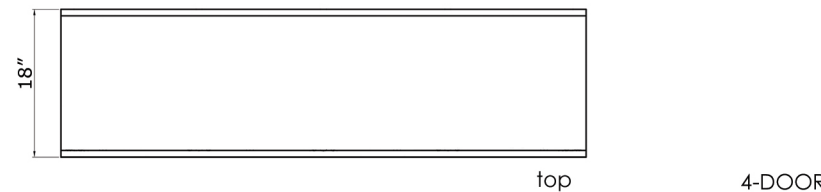

Moda

buffet 4-door

size

63" x 18" x 30"

packaging details

of boxes 1
qty. / box 1
box size 65" x 20" x 31"
gw 89 kg
nw 85 kg
cuft 23
cbm 0.65

buffet 3-door

size

48" x 18" x 30"

packaging details

of boxes 1
qty. / box 1
box size 50" x 20" x 31"
gw 69 kg
nw 65 kg
cuft 18
cbm 0.50

buffet 4-door

color

white high gloss

walnut

technical details

polyester high gloss lacquer white on HDF
veneer on HDF
brushed stainless steel frame
soft close drawers
shelves included